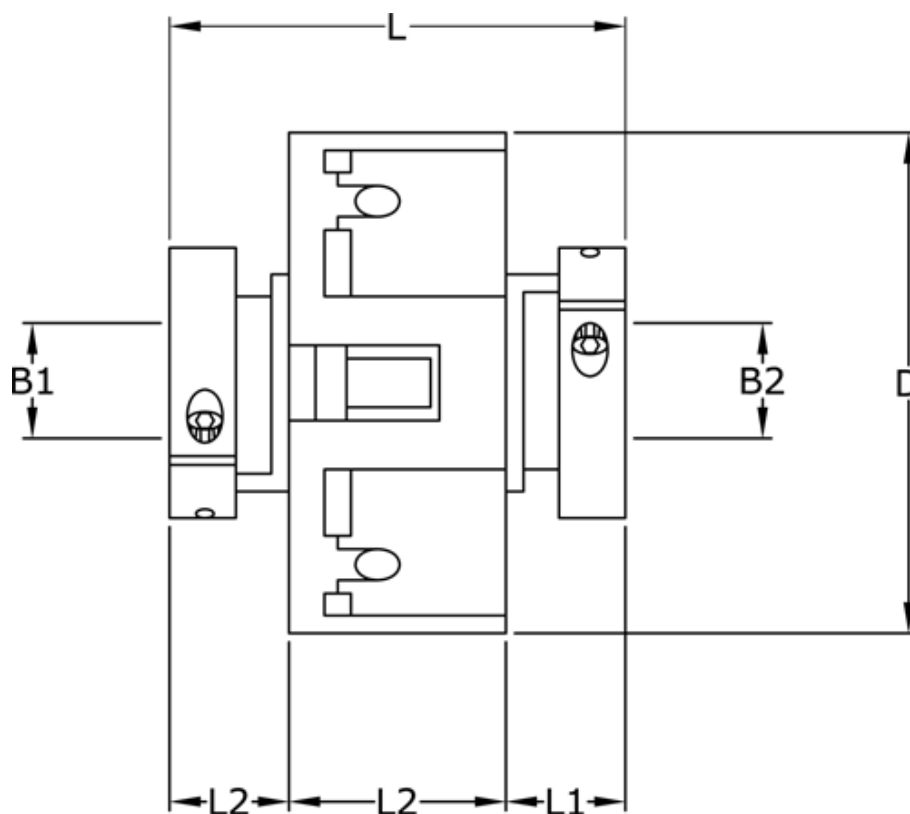

Article number: 3322205704248

Description: Uni-Lat Coupling size 205.70.42.48
clamp hub, bore 16/20 mm

Measures

B1	= 16
B2	= 20
D	= 70
L	= 74.0
L1	= 28.5
L2	= 17.0
Screw	= M6